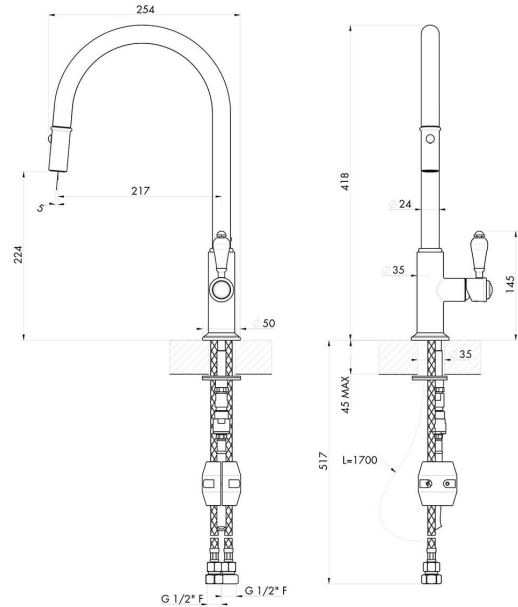

## Ludlow Pull Out Sink Mixer - Brushed Brass

**Code:** LU109PM-BB

### Specifications

- Material: Brass
- Finish: Brushed Brass
- WELS Rating: 5 Star (5.5L/min) (R:T41497)
- Quarter turn ceramic disk valves
- Watermark approved to Australian Standards
- Swivel Spout