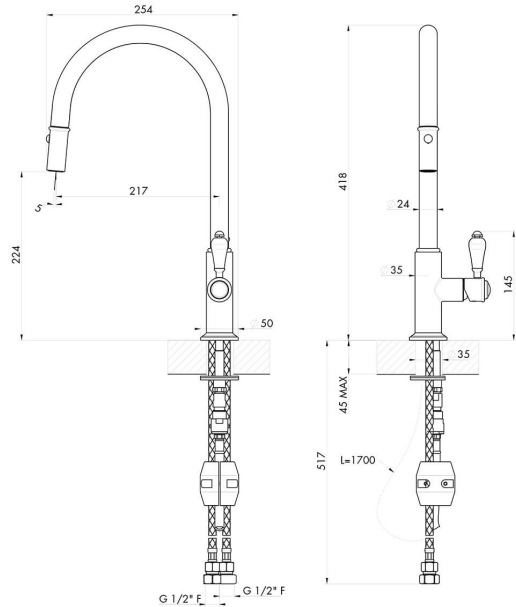

## Ludlow Pull Out Sink Mixer - Chrome

**Code:** LU107PM-CH

### Specifications

- Material: Brass
- Finish: Chrome
- WELS Rating: 5 Star (5.5L/min) (R:T41497)
- Quarter turn ceramic disk valves
- Watermark approved to Australian Standards
- Swivel Spout