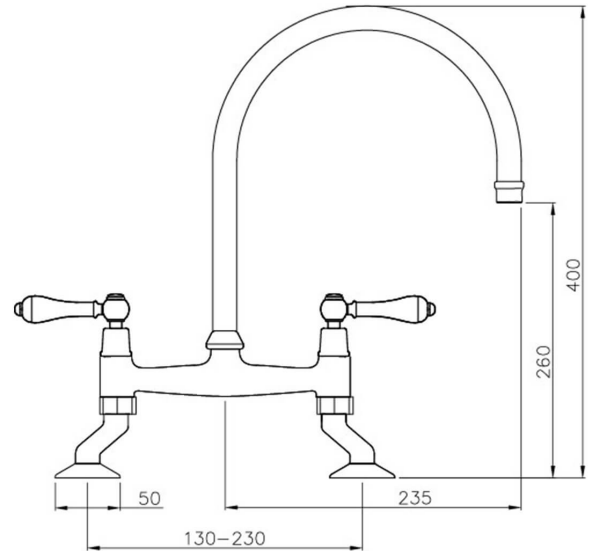

Ludlow Bridge Mixer Tap - Brushed Brass

Code: LU106BM-BB

Specifications

- Material: Brass
- Finish: Brushed Brass
- WELS Rating: 5 Star (5.5L/min) (R:T41496)
- Watermark approved to Australian Standards
- Swivel Spout