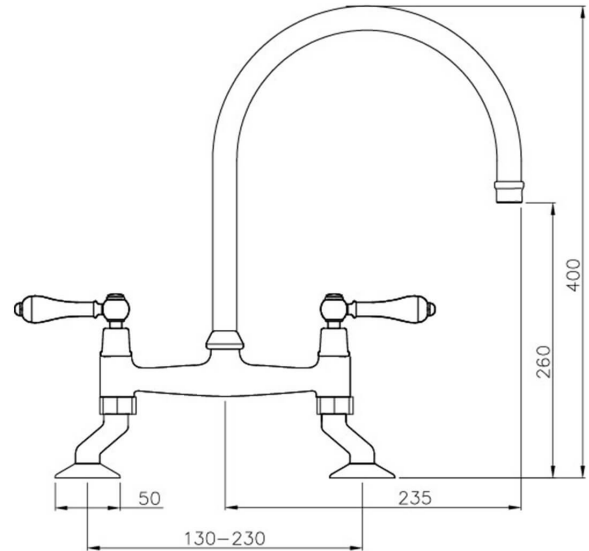

Ludlow Bridge Mixer Tap - Brushed Nickel

Code: LU105BM-BN

TRADITIONAL & HAMPTONS STYLE SPECIALISTS

Specifications

- Material: Brass
- Finish: Brushed Nickel
- WELS Rating: 5 Star (5.5L/min) (R:T41496)
- Watermark approved to Australian Standards
- Swivel Spout