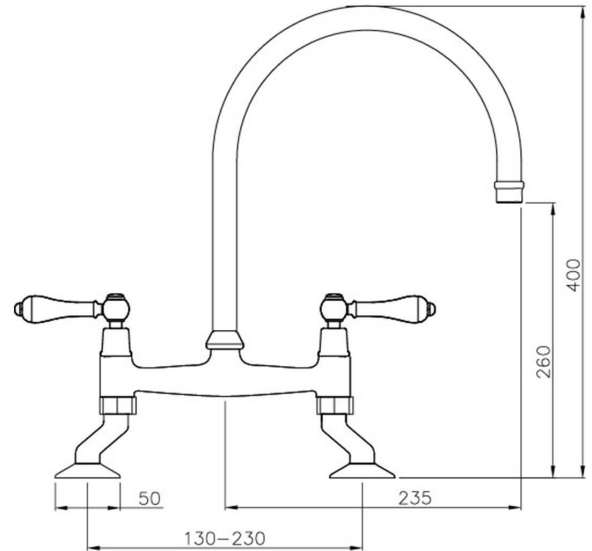

Ludlow Bridge Mixer Tap - Chrome

Code: LU101BM-CH

BATHROOM | KITCHEN | LAUNDRY | TRADITIONAL & HAMPTONS STYLE SPECIALISTS

Specifications

- Material: Brass
- Finish: Chrome
- WELS Rating: 5 Star (5.5L/min) (R:T41496)
- Watermark approved to Australian Standards
- Swivel Spout