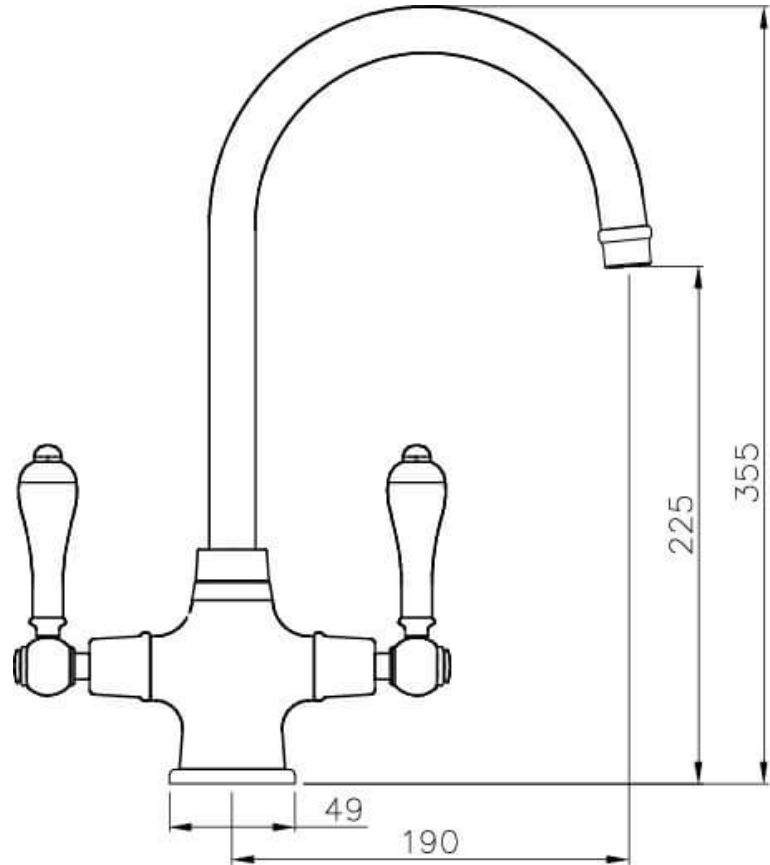

## Ludlow Double Mixer Tap - Brushed Brass

**Code:** LU103DM-BB

BATHROOM | KITCHEN | LAUNDRY | TRADITIONAL & HAMPTONS STYLE SPECIALISTS

### Specifications

- Material: Brass
- Finish: Brushed Brass
- WELS Rating: 5 Star (5.5L/min) (R:T41450)
- Quarter turn ceramic disk valves
- Watermark approved to Australian Standards
- Swivel Spout