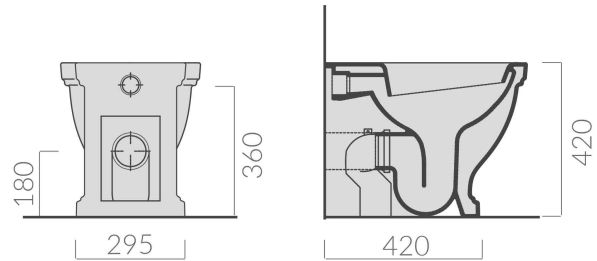

Claremont Floor Mounted Pan With Soft Close Seat

Code: CL210FP

Specifications

- Finish: Gloss White Ceramic
- Seat: Soft close, MDF composite .
- Universal S or P trap (swan neck pan bend included).
- WELS rating: 4 Star (4.5/3L)
- Watermark Approved to Australian Standards
- Waste set out: 100mm