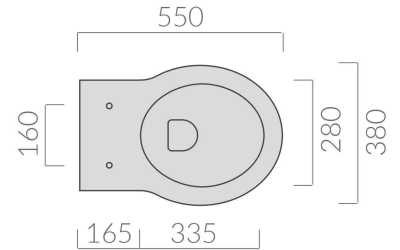

Claremont Floor Mounted Pan With Soft Close Seat

Code: CL210FP

Specifications

- Finish: Gloss White Ceramic
- Seat: Soft close, MDF composite .
- Universal S or P trap (swan neck pan bend included).
- WELS rating: 4 Star (4.5/3L)
- Watermark Approved to Australian Standards
- Waste set out: 100mm