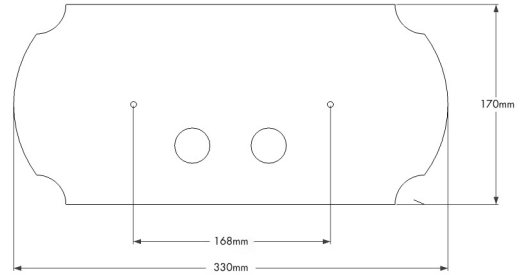

Claremont Brushed Nickel Flush Plate

Code: CL103FP-BN

TRADITIONAL & HAMPTONS STYLE SPECIALISTS

Specifications

- Finish: Brushed Nickel Electroplated
- Material: Brass
- Made in Italy
- Suites Geberit Sigma 8 Inwall Cisterns such as codes: 109.795.00.1 and 111.698.00.1

Warranty

For peace of mind, Turner Hastings offers the following warranty on this product and its components:
Flush Plate: 5 Years

BATHROOM | KITCHEN | LAUNDRY