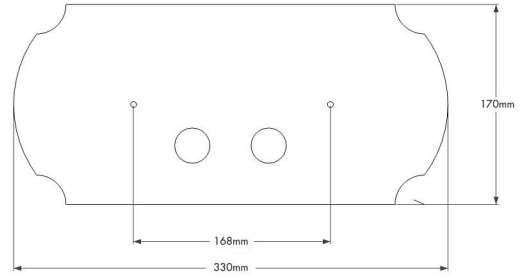

Claremont Brushed Brass Flush Plate

Code: CL102FP-BB

TRADITIONAL & HAMPTONS STYLE SPECIALISTS

Specifications

- Finish: Brushed Brass Electroplated
- Material: Brass
- Made in Italy
- Suites Geberit Sigma 8 Inwall Cisterns such as codes: 109.795.00.1 and 111.698.00.1