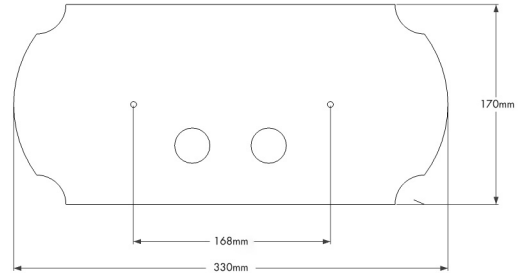

Claremont Chrome Flush Plate

Code: CL101FP-CH

TRADITIONAL & HAMPTONS STYLE SPECIALISTS

Specifications

- Finish: Chrome
- Material: Brass
- Made in Italy
- Suites Geberit Sigma 8 Inwall Cisterns such as codes: 109.795.00.1 and 111.698.00.1