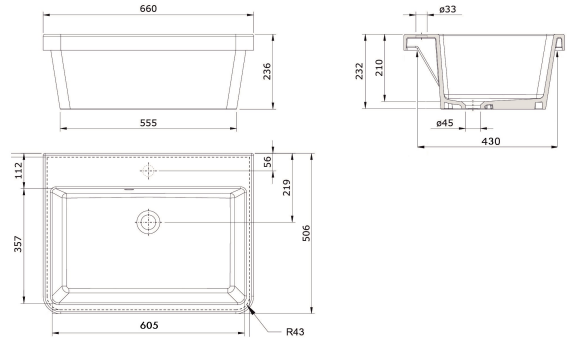

## Ravine 66 x 51 Fine Fireclay Inset Sink

**Code:** 7411

TRADITIONAL & HAMPTONS STYLE SPECIALISTS

### Specifications

- Material: Fine Fireclay
- Finish: Glazed on all four sides
- Waste Outlet Included: 32/40mm pop-up waste included
- Mounting options: Inset
- Tap hole options: One only
- Capacity: 45L
- Internal depth: 210mm
- Note: Fine Fireclay is a natural product and therefore subject to variations. This should be seen as a quality that adds to its unique natural beauty. Variations +/- 2% to the specifications are common and acceptable and are within industry tolerance. We always recommend the cabinet maker and stone provider has the actual sink with them to measure before making cabinetry or cutting stone. For more information please visit our Installation Care & Warranty page or Contact Us.