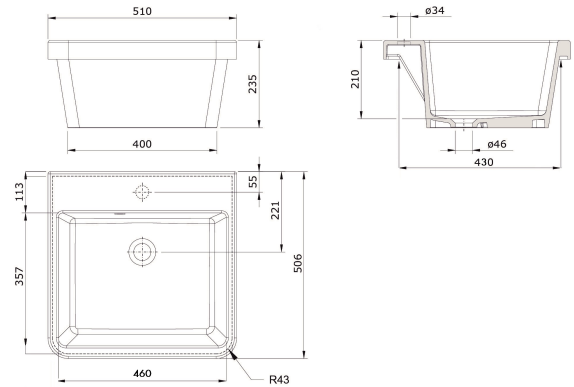

Ravine 51 x 51 Fine Fireclay Inset Sink

Code: 7410

TRADITIONAL & HAMPTONS STYLE SPECIALISTS

Specifications

- Material: Fine Fireclay
- Finish: Glazed on all four sides
- Waste Outlet Included: 32/40mm pop-up waste included
- Mounting options: Inset
- Tap hole options: One only
- Capacity: 34L
- Internal depth: 210mm
- Note: Fine Fireclay is a natural product and therefore subject to variations. This should be seen as a quality that adds to its unique natural beauty. Variations +/- 2% to the specifications are common and acceptable and are within industry tolerance. We always recommend the cabinet maker and stone provider has the actual sink with them to measure before making cabinetry or cutting stone. For more information please visit our Installation Care & Warranty page or Contact Us.