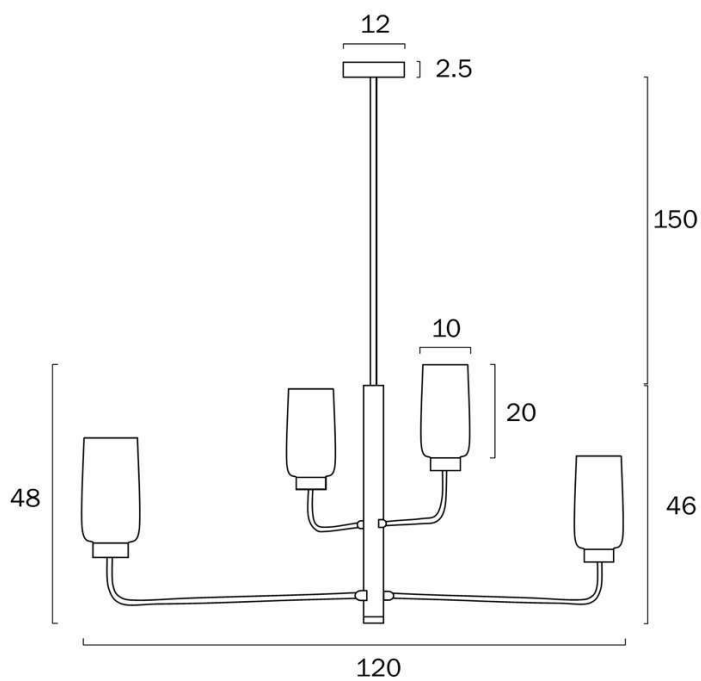

Overview

Family name	Sebring
Categories	Pendants
Mounting	Surface
This item includes	Glass, Suspension
Suspension Type	Rod (1x300)+(2x600)
Usage	Indoor Lighting

Color / Material

Fixture Color	Black, Antique Gold, Opal Matt
Fixture Finish	Matte
Fixture Material	Glass, Metal
Canopy Color	Black
Shade Material	Glass
Glass Color	Opal Matt

Size

Fixture Diameter (cm)	120.0
Fixture Height (cm)	48.0
Shade Diameter (cm)	10.0
Suspension Length (cm)	150.0
Height Adjustable?	Yes

Specification

Voltage Input	240V
Total Wattage (max)	100
Wattage	25
Globe Type	E27

Barcode

GTIN 9329501060513

Image -dimensions

Note: Dimensions are only a guide and may vary due to manufacturing variations.