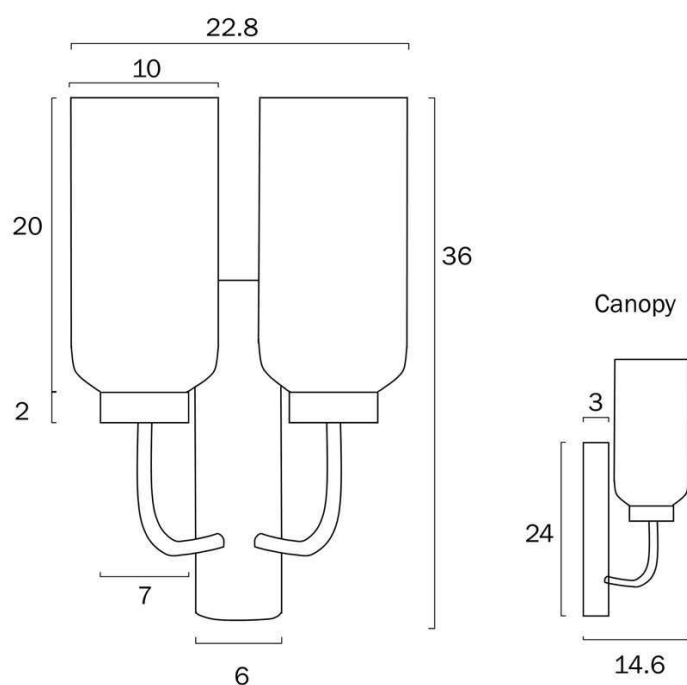

### Size

<b>Fixture Length (cm)</b>	26.0
<b>Fixture Height (cm)</b>	36.0
<b>Fixture Projection (cm)</b>	17.0
<b>Shade Diameter (cm)</b>	10.0

### Specification

<b>Voltage Input</b>	240V
<b>Total Wattage (max)</b>	50
<b>Wattage</b>	25
<b>Globe Type</b>	E27
<b>Globe / Light Source qty</b>	2
<b>Globe / Light Source included</b>	No
<b>Electrical Protection</b>	CLASS I - HIGH VOLTAGE, EARTH REQUIRED

## Image -dimensions

Note: Dimensions are only a guide and may vary due to manufacturing variations.