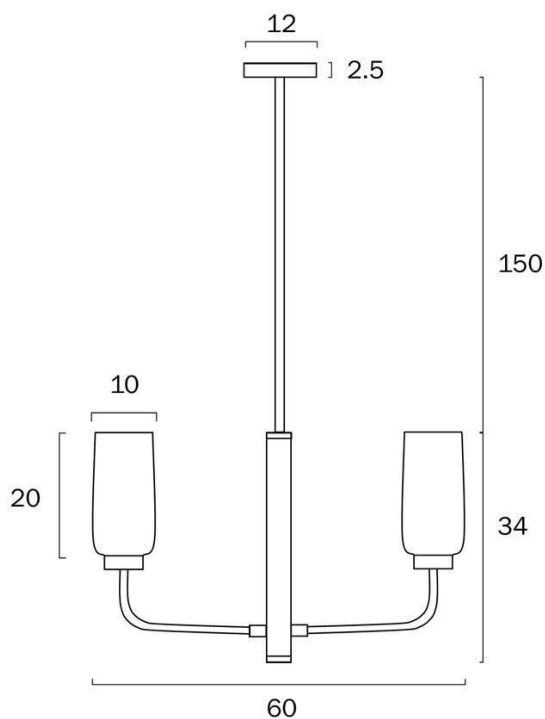

### Size

<b>Fixture Diameter (cm)</b>	60.0
<b>Fixture Height (cm)</b>	34.0
<b>Shade Diameter (cm)</b>	10.0
<b>Suspension Length (cm)</b>	150.0
<b>Height Adjustable?</b>	Yes

### Specification

<b>Voltage Input</b>	240V
<b>Total Wattage (max)</b>	100
<b>Wattage</b>	25
<b>Globe Type</b>	E27

All representations within this document are subject to copyright. ELECTRICAL INSTALLATIONS MUST BE PERFORMED BY A QUALIFIED ELECTRICAL CONTRACTOR AND INSTALLED IN ACCORDANCE WITH AS/NZS 3000.  
NOTE : All images , descriptions and dimensions are indicative. Please check latest version of item detail on Telbix website prior to ordering or installation.

## Image -dimensions

Note: Dimensions are only a guide and may vary due to manufacturing variations.