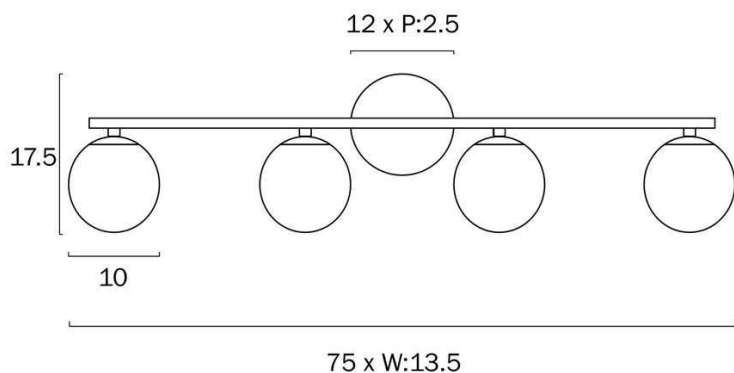

Globe Type	G9
Globe / Light Source qty	4
Globe / Light Source included	No
Dimmable	Globe Dependant
Electrical Protection	CLASS I - HIGH VOLTAGE, EARTH REQUIRED
IP rating	IP44
Lead and Plug	No
Approvals	RCM
Assembly Required	Yes
Box Contents	Basic mounting screws, Instruction
Installation Required	Yes (by Licensed Electrician only)
Care Instructions	Do not use strong liquid cleaners, Wipe clean with a dry cloth
Replacement Warranty	*3 Years

Barcode

GTIN 9329501064276

Image -dimensions

Note: Dimensions are only a guide and may vary due to manufacturing variations.

Globe Type Recommended

Label	Color Temperature	Thumbnail	GTIN
G G93W32