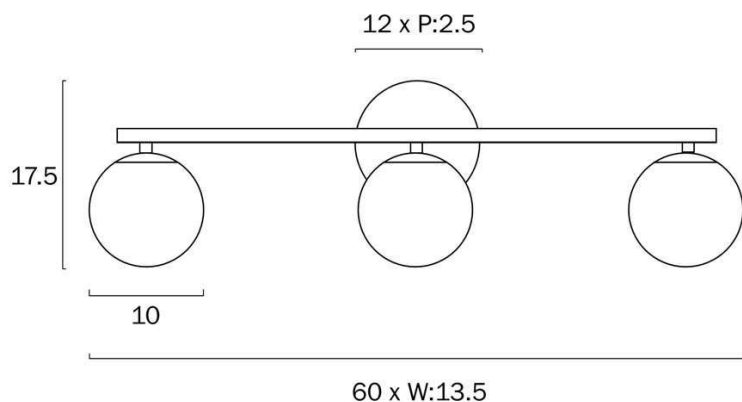

### Size

<b>Fixture Length (cm)</b>	60.0
<b>Fixture Height (cm)</b>	17.5
<b>Fixture Projection (cm)</b>	13.5
<b>Canopy Diameter (cm)</b>	12.0
<b>Canopy Projection (cm)</b>	2.5
<b>Glass Diameter</b>	10.00

## Image -dimensions

Note: Dimensions are only a guide and may vary due to manufacturing variations.