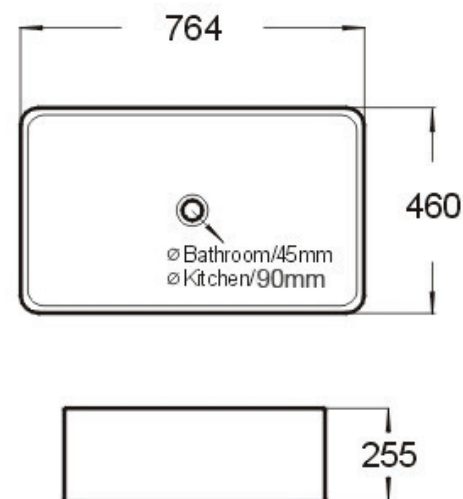

Art basin
Size : 764x460x255mm
30 1/8"x18 1/8"x10 1/8"
Above counter mounting

CUTAWAY VIEW

* Please note as fireclay is a handmade natural material it is subject to variations of +/- 3% this is normal and acceptable tolerance. Never construct cabinetry without first measuring your actual purchased sink as each sink will vary.