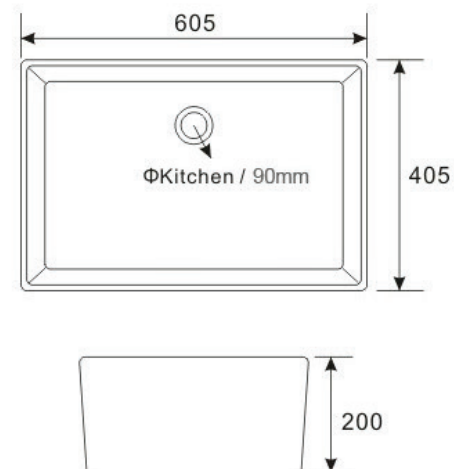

KA292004WH

Size: 605 x 405 x 200 mm
23 7/8" x 16" x 7 7/8"

Cutaway View

* Please note as fireclay is a handmade natural material it is subject to variations of +/- 3% this is normal and acceptable tolerance. Never construct cabinetry without first measuring your actual purchased sink as each sink will vary.