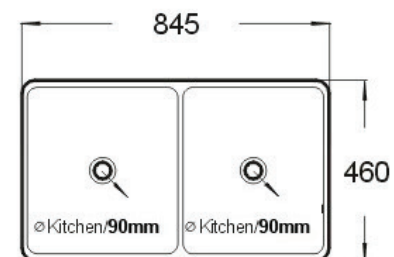

**MODEL: KA292003WH**

Size: 845x460x255mm  
33 1/8"x18 1/8"x10 1/8"

**CUTAWAY VIEW**

\* Please note as fireclay is a handmade natural material it is subject to variations of +/- 3% this is normal and acceptable tolerance. Never construct cabinetry without first measuring your actual purchased sink as each sink will vary.