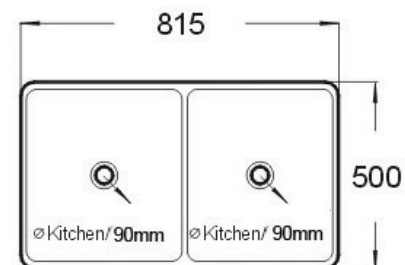

Size: 815x500x216mm
32 1/8"x19 6/8"x8 4/8"

CUTAWAY VIEW

* Please note as fireclay is a handmade natural material it is subject to variations of +/- 3% this is normal and acceptable tolerance. Never construct cabinetry without first measuring your actual purchased sink as each sink will vary.