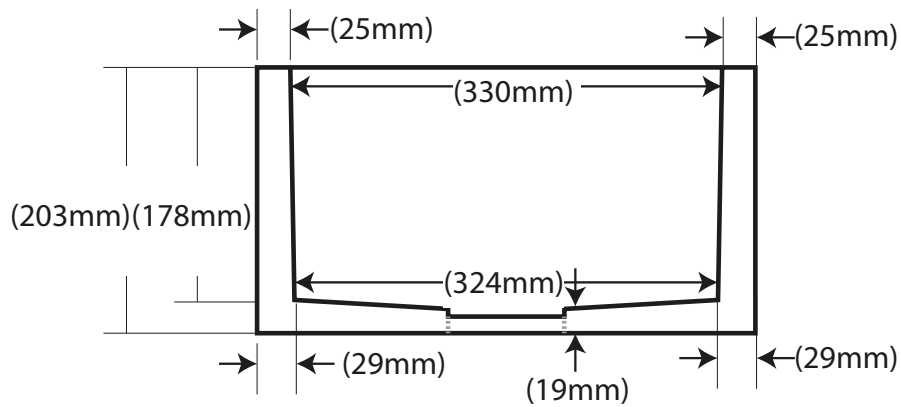

TOP VIEW

SIDE VIEW

DRAIN DETAIL

**SCHOTS**  
HOME EMPORIUM  
*'unearth the uncommon'*

VICOLA SINK

GREY CONCRETE

KA243069DGY