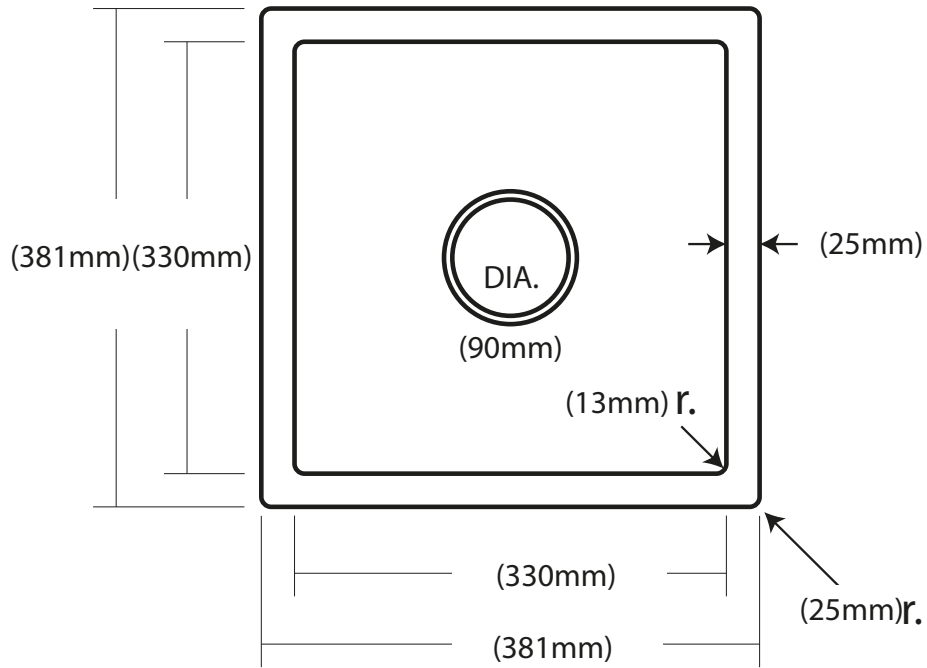

TOP VIEW

SIDE VIEW

DRAIN DETAIL

**SCHOTS**  
HOME EMPORIUM  
*'unearth the uncommon'*

VICOLA SINK

GREY CONCRETE

KA243069DGY