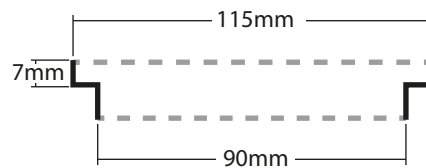

TOP VIEW

SIDE VIEW

DRAIN DETAIL

**SCHOTS**  
HOME EMPORIUM  
*'unearth the uncommon'*

VICOLA SINK

GREY CONCRETE

KA243069DGY