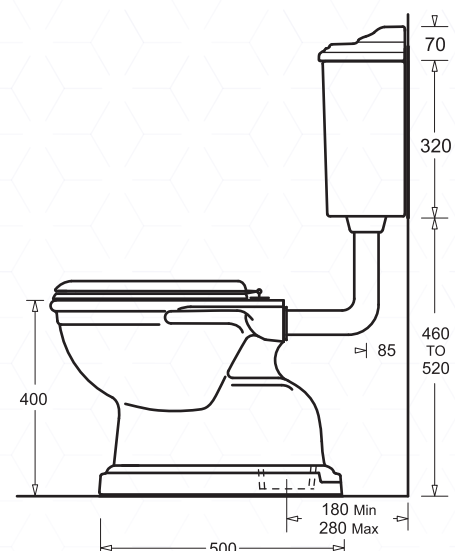

COLONIAL FEATURE

VITREOUS CHINA MID LEVEL SUITE

S TRAP

JohnsonSuisse
Bathroom Solutions

CODE:
Oak Seat - J2050.J2401O.C
Mahogany Seat - J2050.J2401M.C
Urea Seat - J2050.J2401M.CW

FEATURES

- PERIOD STYLE VITREOUS CHINA FEATURE SUITE
- EXPOSED CHROME FLUSH PIPE
- CONCEALED OUTLET COLONIAL DELUXE PAN
- 3/4.5L DUAL FLUSHING, 4 WELS RATED (REGISTRATION: L06675)
- VARIABLE SET OUT S TRAP 180-280mm
- WOOD OR PLASTIC SEAT OPTIONS
- RH WATER INLET (CAN BE CONVERTED TO LH WATER INLET)

PRODUCTS REPLACEMENT

- REFER TO T&C's AT johnsonsuisse.com.au

Only for White Seat

PRODUCT DIMENSIONS

* RECOMMENDED WATER INLET LOCATIONS

OPTIONS

Hinge seat for wooden seat Brass
Hinge seat for wooden seat Chrome

XG30B
XG30C

TECHNICAL DATA SHEET

SUPERSEDES ALL PREVIOUS ISSUES

All dimensions are in millimetres and are subject to normal manufacturing variation. As product development is ongoing BPA reserves the right to vary specifications without notice.
Bathroom Products Australia P/L ABN 87 079 297 617