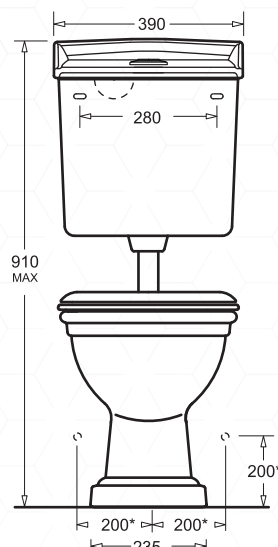

COLONIAL FEATURE

VITREOUS CHINA MID LEVEL SUITE

S TRAP

JohnsonSuisse
Bathroom Solutions

CODE:
Oak Seat - J2050.J2401O.C
Mahogany Seat - J2050.J2401M.C
Urea Seat - J2050.J2401M.CW

FEATURES

- PERIOD STYLE VITREOUS CHINA FEATURE SUITE
- EXPOSED CHROME FLUSH PIPE
- CONCEALED OUTLET COLONIAL DELUXE PAN
- 3/4.5L DUAL FLUSHING, 4 WELS RATED (REGISTRATION: L06675)
- VARIABLE SET OUT S TRAP 180-280mm
- WOOD OR PLASTIC SEAT OPTIONS
- RH WATER INLET (CAN BE CONVERTED TO LH WATER INLET)

PRODUCTS REPLACEMENT

- REFER TO T&C's AT johnsonsuisse.com.au

Only for White Seat

PRODUCT DIMENSIONS

* RECOMMENDED WATER INLET LOCATIONS

OPTIONS

Hinge seat for wooden seat Brass
Hinge seat for wooden seat Chrome

XG30B
XG30C

TECHNICAL DATA SHEET

SUPERSEDES ALL PREVIOUS ISSUES

All dimensions are in millimetres and are subject to normal manufacturing variation. As product development is ongoing BPA reserves the right to vary specifications without notice.
Bathroom Products Australia P/L ABN 87 079 297 617