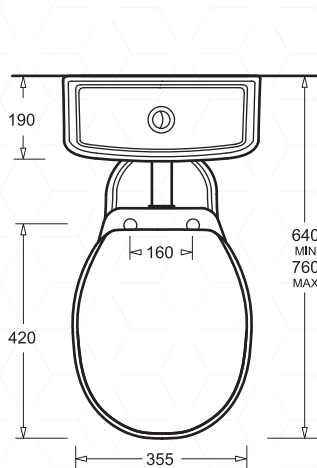

PRODUCTS REPLACEMENT

- REFER TO T&C's AT johnsonsuisse.com.au

Only for White Seat

PRODUCT DIMENSIONS

* RECOMMENDED WATER INLET LOCATIONS

OPTIONS

Hinge seat for wooden seat Brass
Hinge seat for wooden seat Chrome

XG30B
XG30C

TECHNICAL DATA SHEET

SUPERSEDES ALL PREVIOUS ISSUES

All dimensions are in millimetres and are subject to normal manufacturing variation. As product development is ongoing BPA reserves the right to vary specifications without notice.
Bathroom Products Australia P/L ABN 87 079 297 617