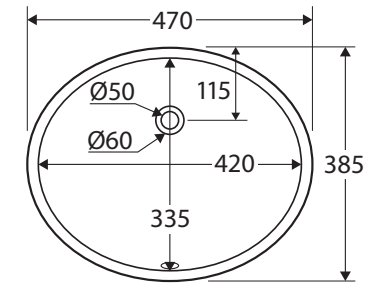

### Features

- Gloss white finish
- Vitreous china
- No tap hole
- Integrated overflow at front of bowl with chrome ring included
- Requires 32 mm overflow waste (not included)
- Not suitable for use with 12 o'clock tap hole position
- Capacity: 9 litres

We aim to ensure that specifications are correct at the time of publication. All measurements are shown in millimetres. For ceramic products, please allow +/- 10 mm tolerance for manufacturing variance. Always use measurements of actual product received for final specification as the technical drawing may contain differences. Due to printing limitations, physical colour may vary from the image shown. Fienza reserves the right to make modifications without prior notice.