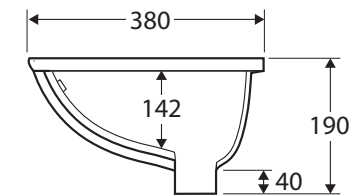

### Features

- Gloss white finish
- Vitreous china
- No tap hole
- Integrated overflow at front of bowl with chrome ring included
- Requires 32 mm overflow waste (not included)
- Not suitable for use with 12 o'clock tap hole position
- Capacity: 9 litres

We aim to ensure that specifications are correct at the time of publication. All measurements are shown in millimetres. For ceramic products, please allow +/- 10 mm tolerance for manufacturing variance. Always use measurements of actual product received for final specification as the technical drawing may contain differences. Due to printing limitations, physical colour may vary from the image shown. Fienza reserves the right to make modifications without prior notice.