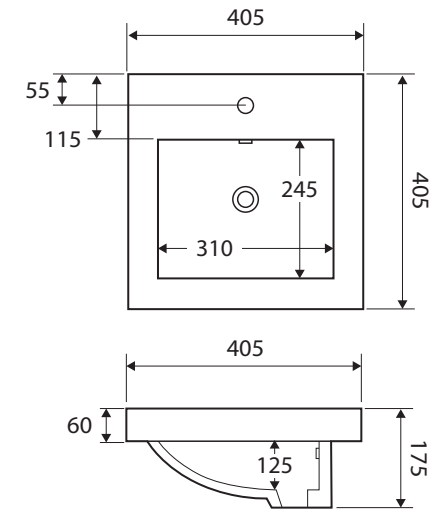

## SEMI-INSET BASIN

### Features

- Vitreous china
- One tap hole with overflow
- Requires 32 mm waste with overflow (not included)
- Not suitable for drilling 3 tap holes
- Capacity: 5 litres

**Please note:** Due to the nature of ceramic as a material, small variations in size and shape do occur. Ensure that the measurements of the purchased basin are checked physically BEFORE cutting any counter-top. Specification drawings are a guide only. Fienza will not be held liable for any errors made by external parties when cutting counter-tops.

We aim to ensure that specifications are correct at the time of publication. All measurements are shown in millimetres. For ceramic products, please allow +/- 10 mm tolerance for manufacturing variance. Always use measurements of actual product received for final specification as the technical drawing may contain differences. Due to printing limitations, physical colour may vary from the image shown. Fienza reserves the right to make modifications without prior notice.