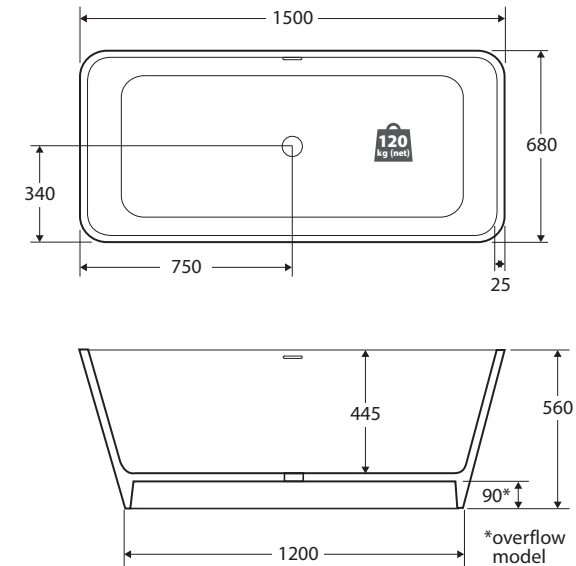

High Rise CAST STONE SOLID SURFACE BATH, 1500MM

Features

- Freestanding style
- Easy to clean
- Includes overflow
- Chrome waste included with bath
- Capacity: 250L
- Net weight: 120kg, gross weight: 160kg

Installation Warning: Floor preparation may be required for off-centre waste positions. Please discuss with your builder/plumber before tiling and waterproofing your bathroom.

Available in

Matte White
ST05

We aim to ensure that specifications are correct at the time of publication. All measurements are shown in millimetres. Always use measurements of actual product received for final specification as the technical drawing may contain differences. Due to printing limitations, physical colour may vary from the image shown. Fienza reserves the right to make modifications without prior notice.