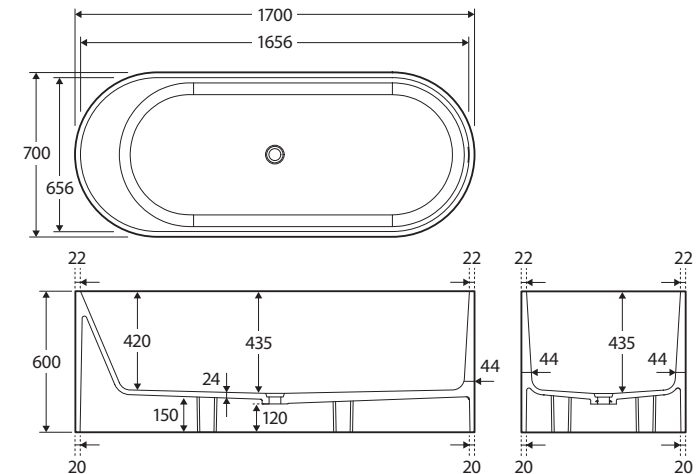

Encanto

RESIN STONE BATH, 1700MM

Features

- Freestanding oval shape
- Easy to clean
- No overflow
- Chrome waste included with bath
- Net weight: 190kg
- Gross weight: 240kg

Available in

Matte White
SS07

Cleaning & Care

We aim to ensure that specifications are correct at the time of publication. All measurements are shown in millimetres. Always use measurements of actual product received for final specification as the technical drawing may contain differences. Due to printing limitations, physical colour may vary from the image shown. Fienza reserves the right to make modifications without prior notice.