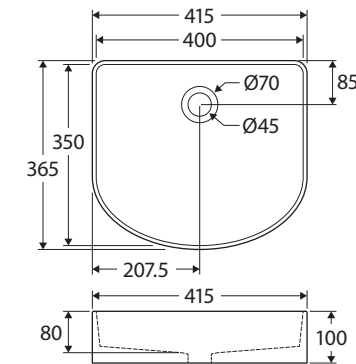

### Features

- Gloss white finish
- Vitreous china
- No tap hole or overflow
- Requires 32 mm waste without overflow (not included)
- Capacity: 7 litres

While we aim to ensure specifications are correct at the time of publication, Fienza reserves the right to make modifications without prior notice. Physical colour may vary from image shown. All measurements are shown in millimetres. For ceramic products, please allow +/- 10 mm tolerance for manufacturing variance. Always use physical product measurements for mark-ups and roughing-in as the technical drawing may differ from actual product received.