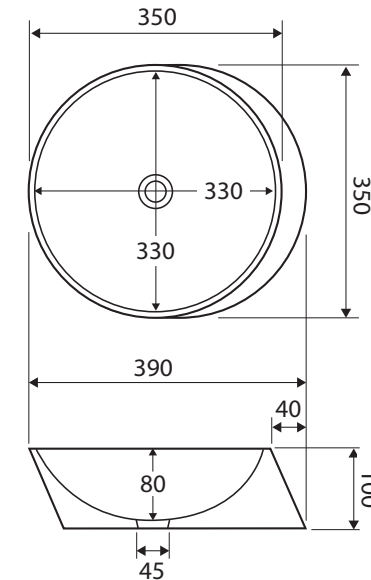

Alix

ABOVE COUNTER BASIN

Features

- Angled, circular design
- Vitreous china
- No tap hole or overflow
- Requires 32 mm waste without overflow (not included)

Available in

Gloss White
RB3130

Cleaning & Care

- Wipe with a clean, soft cloth and mild soapy water or non-abrasive bathroom cleaner. Test in an inconspicuous area before cleaning the whole basin.
- Avoid placing hot objects, such as hair straighteners, on any surface as these will cause discolouration and marking.
- Spills of hair dye, after-shave lotion, nail polish and remover, aerosol spray and other harsh chemicals should be removed immediately to prevent damage and discolouration. Clean immediately with mild soapy water using a clean, soft cloth.

We aim to ensure that specifications are correct at the time of publication. All measurements are shown in millimetres. For ceramic products, please allow +/- 10 mm tolerance for manufacturing variance. Always use measurements of actual product received for final specification as the technical drawing may contain differences. Due to printing limitations, physical colour may vary from the image shown. Fienza reserves the right to make modifications without prior notice.