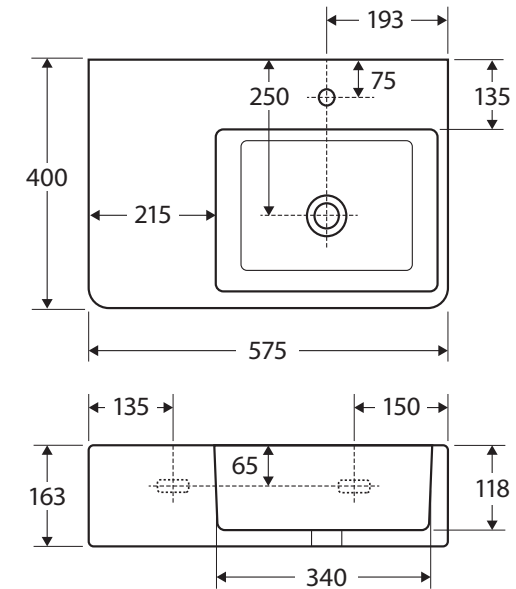

Delta Care

RIGHT-HAND WALL-HUNG BASIN

Features

- Can be installed for AS1428.1 Accessible compliance
- Ideal for small bathrooms or powder rooms
- Vitreous china
- One tap hole, with overflow
- Requires 32 mm waste with overflow (not included)
- Wall mounting bolts included
- Capacity: 5.3 litres; weight: 22kg

We aim to ensure that specifications are correct at the time of publication. All measurements are shown in millimetres. For ceramic products, please allow +/- 10 mm tolerance for manufacturing variance. Always use measurements of actual product received for final specification as the technical drawing may contain differences. Due to printing limitations, physical colour may vary from the image shown. Fienza reserves the right to make modifications without prior notice.