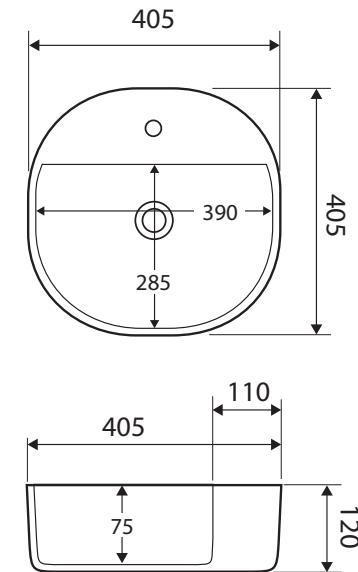

Chica 405

ABOVE COUNTER BASIN

Features

- Vitreous china
- Glazed on the back side
- One tap hole, no overflow
- Requires 32 mm waste without overflow (not included)
- Cannot be drilled with 3 tap holes

Available in

We aim to ensure that specifications are correct at the time of publication. All measurements are shown in millimetres. For ceramic products, please allow +/- 10 mm tolerance for manufacturing variance. Always use measurements of actual product received for final specification as the technical drawing may contain differences. Due to printing limitations, physical colour may vary from the image shown. Fienza reserves the right to make modifications without prior notice.