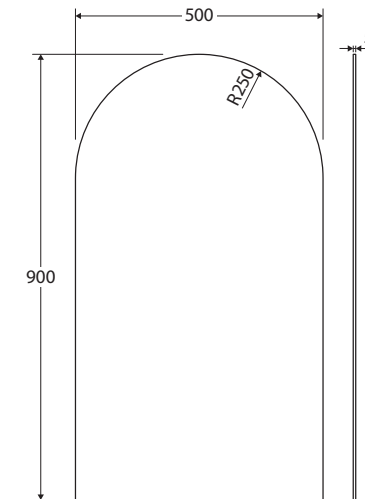

Arch Mirror

500 x 900 MM

Features

- Polished pencil edge
- 5 mm thick glass
- Copper free to prevent corrosion
- Glue-on installation

Available in

Pencil Edge
PEM500A

Cleaning & Care

For best results, clean mirrors with a combination of 30% methylated spirits to 70% water and a soft, non-abrasive cloth designed for use on glass surfaces.

While we aim to ensure specifications are correct at the time of publication, Fienza reserves the right to make modifications without prior notice. Physical colour may vary from image shown. All measurements are shown in millimetres. Always use physical product measurements for mark-ups and roughing-in as the technical drawing may differ from actual product received.