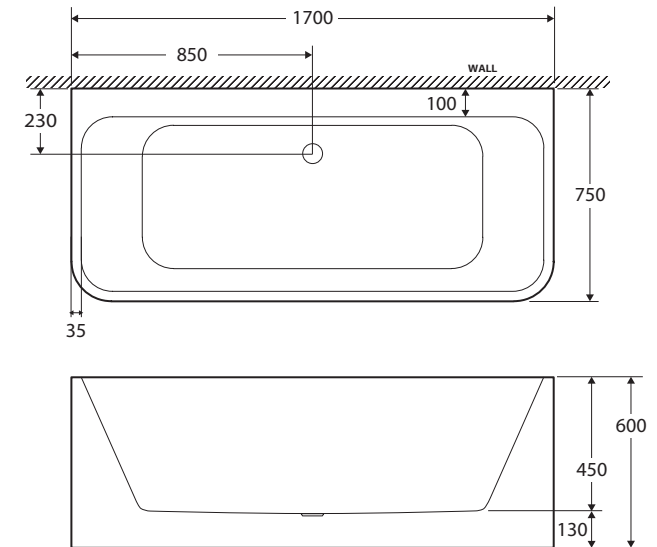

Delta

BACK-TO-WALL ACRYLIC BATH, 1700MM

Features

- Back-to-wall style
- UV stabilised sanitary-grade acrylic
- Inbuilt steel support frame
- Adjustable steel legs
- No overflow
- Chrome waste included with bath
- Gross weight: 55kg

We aim to ensure that specifications are correct at the time of publication. All measurements are shown in millimetres. Always use measurements of actual product received for final specification as the technical drawing may contain differences. Due to printing limitations, physical colour may vary from the image shown. Fienza reserves the right to make modifications without prior notice.