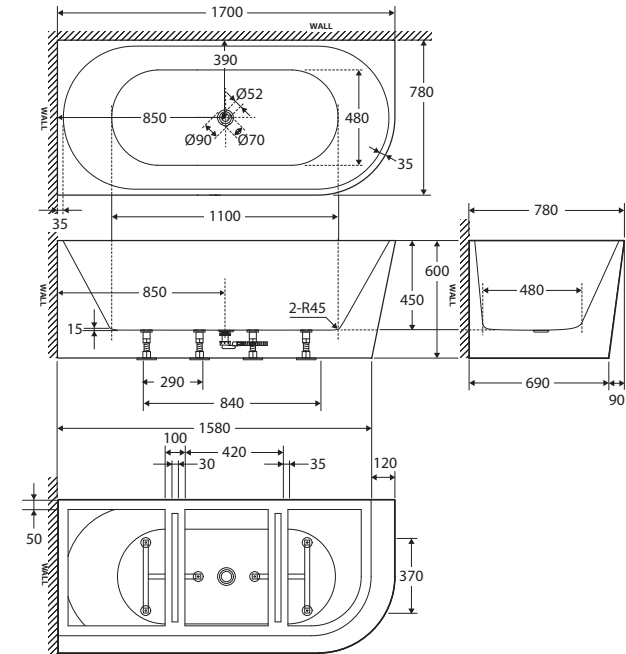

Matte White model

Available in

Cleaning & Care

- Regularly clean with mild soapy water using a microfibre cloth. Weekly cleaning is recommended.
- Do not use harsh detergents, bleach, cream cleaners, window cleaning sprays, or citrus based cleaners.
- Do not use undue pressure and wipe in one direction only.
- If using coloured essential oils, test in an inconspicuous area with water to ensure they won't stain the bath. Always add oils to a bath full of water.

We aim to ensure that specifications are correct at the time of publication. All measurements are shown in millimetres. Always use measurements of actual product received for final specification as the technical drawing may contain differences. Due to printing limitations, physical colour may vary from the image shown. Fienza reserves the right to make modifications without prior notice.