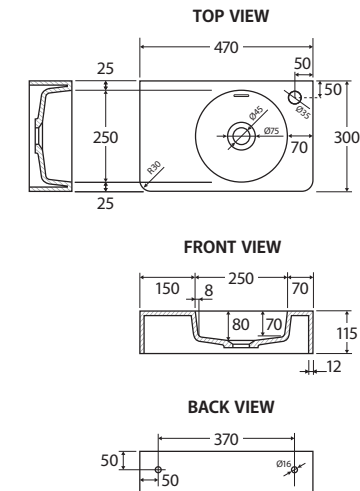

## SOLID SURFACE WALL BASIN RIGHT BOWL

### Features

- Solid surface matte white finish
- Built-in overflow
- Requires 32mm overflow waste (not included)
- Requires bottle trap (available separately)
- Wall mounting bolts included
- Weight: 7.5 kg
- Capacity: 4L

We aim to ensure that specifications are correct at the time of publication. All measurements are shown in millimetres. Always use measurements of actual product received for final specification as the technical drawing may contain differences. Due to printing limitations, physical colour may vary from the image shown. Fienza reserves the right to make modifications without prior notice.