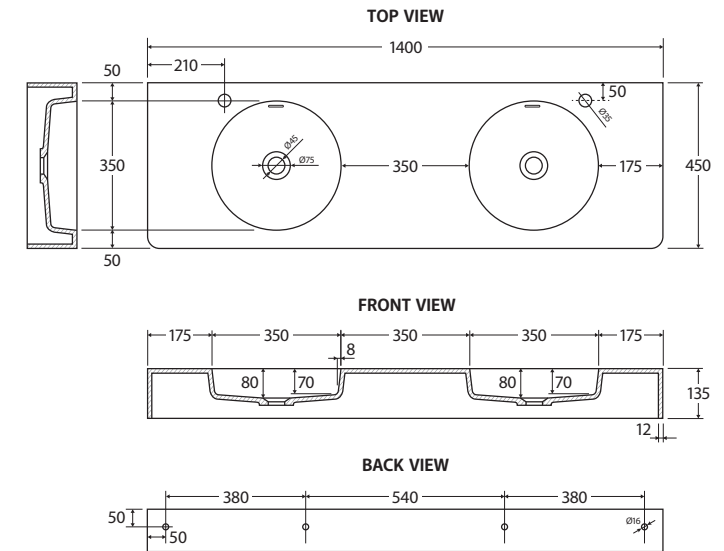

Encanto 1400

SOLID SURFACE
WALL BASIN,
DOUBLE BOWL

Features

- Solid surface matte white finish
- Built-in overflow
- Requires 32mm overflow waste (not included)
- Requires bottle trap (available separately)
- Wall mounting bolts included
- Weight: 28 kg
- Capacity: 4L

We aim to ensure that specifications are correct at the time of publication. All measurements are shown in millimetres. Always use measurements of actual product received for final specification as the technical drawing may contain differences. Due to printing limitations, physical colour may vary from the image shown. Fienza reserves the right to make modifications without prior notice.