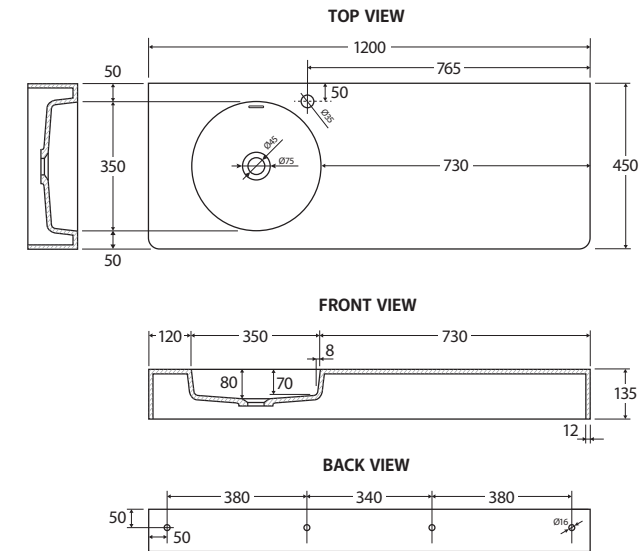

## SOLID SURFACE WALL BASIN, LEFT BOWL

### Features

- Solid surface matte white finish
- Built-in overflow
- Requires 32mm overflow waste (not included)
- Requires bottle trap (available separately)
- Wall mounting bolts included
- Weight: 25.5 kg
- Capacity: 4L

We aim to ensure that specifications are correct at the time of publication. All measurements are shown in millimetres. Always use measurements of actual product received for final specification as the technical drawing may contain differences. Due to printing limitations, physical colour may vary from the image shown. Fienza reserves the right to make modifications without prior notice.