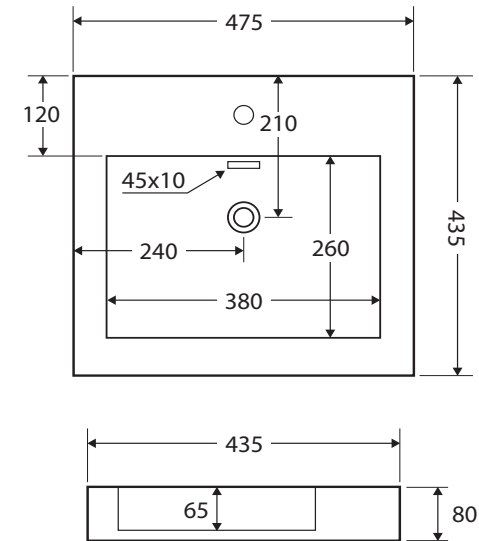

Como

ABOVE COUNTER BASIN

Features

- Vitreous china
- Glazed on the back side
- One tap hole with overflow
- Requires 32 mm waste with overflow (not included)
- Capacity: 5 litres

Available in

Gloss White
7078W

We aim to ensure that specifications are correct at the time of publication. All measurements are shown in millimetres. For ceramic products, please allow +/- 10 mm tolerance for manufacturing variance. Always use measurements of actual product received for final specification as the technical drawing may contain differences. Due to printing limitations, physical colour may vary from the image shown. Fienza reserves the right to make modifications without prior notice.