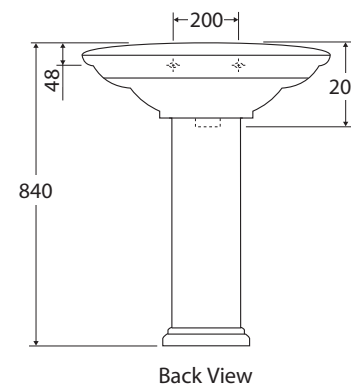

## Features

- Vitreous china
- Two-piece assembly
- One or three tap holes, with overflow
- Requires 32 mm waste with overflow (not included)
- Capacity: 5.2 litres; weight: 23kg
- Chrome overflow ring available separately: **OVERFLOW**

## Available in

Gloss White  
1 Tap Hole  
**611581W**

Gloss White  
3 Tap Holes  
**611583W**

Gloss Ivory  
1 Tap Hole  
**611581I**

Gloss Ivory  
3 Tap Holes  
**611583I**

We aim to ensure that specifications are correct at the time of publication. All measurements are shown in millimetres. For ceramic products, please allow +/- 10 mm tolerance for manufacturing variance. Always use measurements of actual product received for final specification as the technical drawing may contain differences. Due to printing limitations, physical colour may vary from the image shown. Fienza reserves the right to make modifications without prior notice.