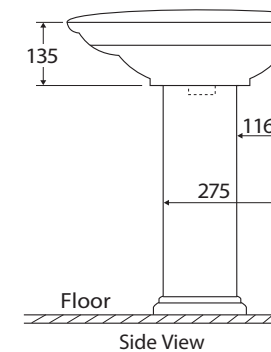

## Features

- Vitreous china
- Two-piece assembly
- One or three tap holes, with overflow
- Requires 32 mm waste with overflow (not included)
- Capacity: 5.2 litres; weight: 23kg
- Chrome overflow ring available separately: **OVERFLOW**

We aim to ensure that specifications are correct at the time of publication. All measurements are shown in millimetres. For ceramic products, please allow +/- 10 mm tolerance for manufacturing variance. Always use measurements of actual product received for final specification as the technical drawing may contain differences. Due to printing limitations, physical colour may vary from the image shown. Fienza reserves the right to make modifications without prior notice.