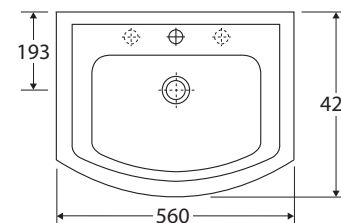

## Features

- Vitreous china
- Two-piece assembly
- One or three tap holes, with overflow
- Requires 32 mm waste with overflow (not included)
- Capacity: 5.2 litres; weight: 23kg
- Chrome overflow ring available separately: **OVERFLOW**

We aim to ensure that specifications are correct at the time of publication. All measurements are shown in millimetres. For ceramic products, please allow +/- 10 mm tolerance for manufacturing variance. Always use measurements of actual product received for final specification as the technical drawing may contain differences. Due to printing limitations, physical colour may vary from the image shown. Fienza reserves the right to make modifications without prior notice.