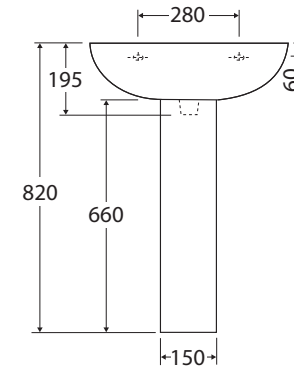

RAK Compact 550 PEDESTAL BASIN

Features

- Vitreous china with gloss white finish
- Two-piece assembly
- Requires 32 mm waste with overflow (not included)
- Weight: 18kg
- Chrome overflow ring available separately: **OVERFLOW**

Back View

Side View

Available in

1 Tap Hole
611231W

3 Tap Holes
611233W

Cleaning & Care

- Wipe with a clean, soft cloth and mild soapy water or non-abrasive bathroom cleaner. Test in an inconspicuous area before cleaning the whole basin.
- Avoid placing hot objects, such as hair straighteners, on any surface as these will cause discolouration and marking.
- Spills of hair dye, after-shave lotion, nail polish and remover, aerosol spray and other harsh chemicals should be removed immediately to prevent damage and discolouration. Clean immediately with mild soapy water using a clean, soft cloth.

We aim to ensure that specifications are correct at the time of publication. All measurements are shown in millimetres. For ceramic products, please allow +/- 10 mm tolerance for manufacturing variance. Always use measurements of actual product received for final specification as the technical drawing may contain differences. Due to printing limitations, physical colour may vary from the image shown. Fienza reserves the right to make modifications without prior notice.