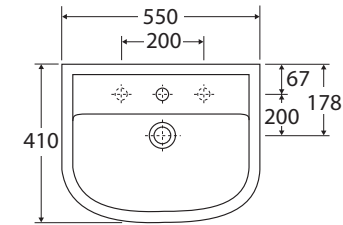

RAK Compact 550 PEDESTAL BASIN

Features

- Vitreous china with gloss white finish
- Two-piece assembly
- Requires 32 mm waste with overflow (not included)
- Weight: 18kg
- Chrome overflow ring available separately: **OVERFLOW**

We aim to ensure that specifications are correct at the time of publication. All measurements are shown in millimetres. For ceramic products, please allow +/- 10 mm tolerance for manufacturing variance. Always use measurements of actual product received for final specification as the technical drawing may contain differences. Due to printing limitations, physical colour may vary from the image shown. Fienza reserves the right to make modifications without prior notice.