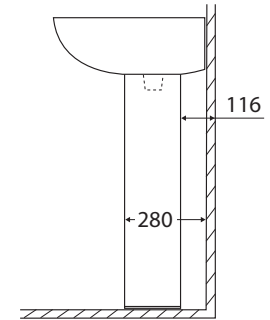

RAK Compact 550 PEDESTAL BASIN

Features

- Vitreous china with gloss white finish
- Two-piece assembly
- Requires 32 mm waste with overflow (not included)
- Weight: 18kg
- Chrome overflow ring available separately: **OVERFLOW**

Back View

Side View

Available in

1 Tap Hole
611231W

3 Tap Holes
611233W

Cleaning & Care

- Wipe with a clean, soft cloth and mild soapy water or non-abrasive bathroom cleaner. Test in an inconspicuous area before cleaning the whole basin.
- Avoid placing hot objects, such as hair straighteners, on any surface as these will cause discolouration and marking.
- Spills of hair dye, after-shave lotion, nail polish and remover, aerosol spray and other harsh chemicals should be removed immediately to prevent damage and discolouration. Clean immediately with mild soapy water using a clean, soft cloth.

We aim to ensure that specifications are correct at the time of publication. All measurements are shown in millimetres. For ceramic products, please allow +/- 10 mm tolerance for manufacturing variance. Always use measurements of actual product received for final specification as the technical drawing may contain differences. Due to printing limitations, physical colour may vary from the image shown. Fienza reserves the right to make modifications without prior notice.