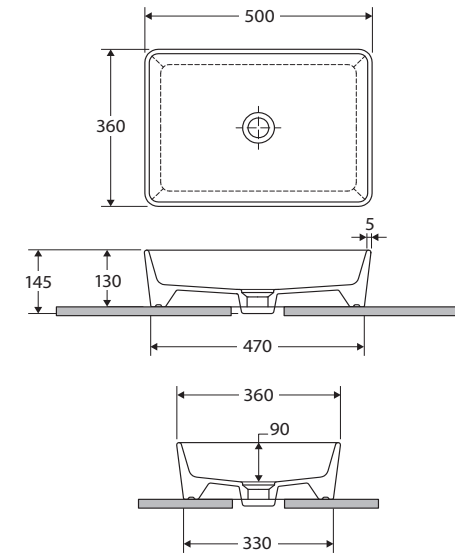

RAK Feeling Rectangular ABOVE COUNTER BASIN

Features

- 5 mm slim edge
- Vitreous china
- No tap hole or overflow
- Requires 32 mm non-overflow waste (not included)
- Capacity: 10.7 litres
- Weight: 11kg

We aim to ensure that specifications are correct at the time of publication. All measurements are shown in millimetres. For ceramic products, please allow +/- 10 mm tolerance for manufacturing variance. Always use measurements of actual product received for final specification as the technical drawing may contain differences. Due to printing limitations, physical colour may vary from the image shown. Fienza reserves the right to make modifications without prior notice.