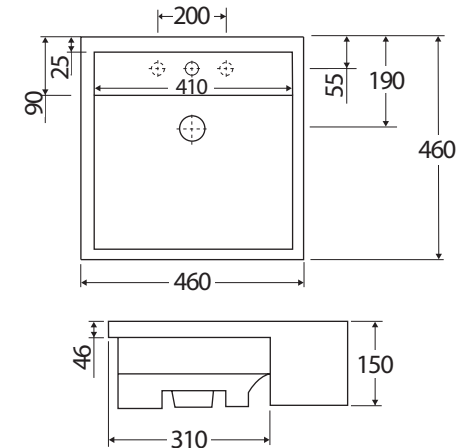

RAK Nova SEMI-RECESSED BASIN

Features

- Vitreous china with gloss white finish
- One or three tap holes, with overflow
- Requires 32 mm waste with overflow (not included)
- Capacity: 4.6 litres
- Weight: 17kg
- Chrome overflow ring available separately: **OVERFLOW**

Please note: Due to the nature of ceramic as a material, small variations in size and shape do occur. Ensure that the measurements of the purchased basin are checked physically BEFORE cutting any counter-top. Specification drawings are a guide only. Fienza will not be held liable for any errors made by external parties when cutting counter-tops.

We aim to ensure that specifications are correct at the time of publication. All measurements are shown in millimetres. For ceramic products, please allow +/- 10 mm tolerance for manufacturing variance. Always use measurements of actual product received for final specification as the technical drawing may contain differences. Due to printing limitations, physical colour may vary from the image shown. Fienza reserves the right to make modifications without prior notice.