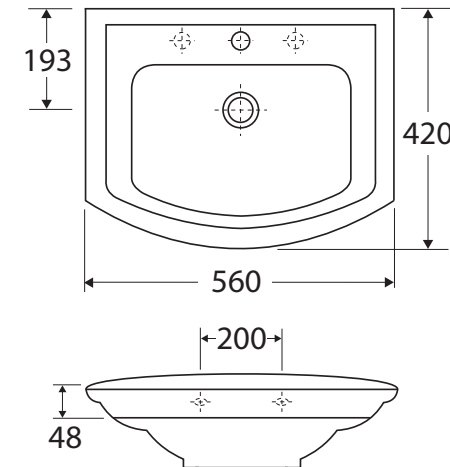

## Features

- Vitreous china with gloss white finish
- Requires 32 mm waste with overflow (not included)
- Wall mounting bolts included
- Capacity: 5.2 litres
- Chrome overflow ring available separately: [OVERFLOW](#)

We aim to ensure that specifications are correct at the time of publication. All measurements are shown in millimetres. For ceramic products, please allow +/- 10 mm tolerance for manufacturing variance. Always use measurements of actual product received for final specification as the technical drawing may contain differences. Due to printing limitations, physical colour may vary from the image shown. Fienza reserves the right to make modifications without prior notice.