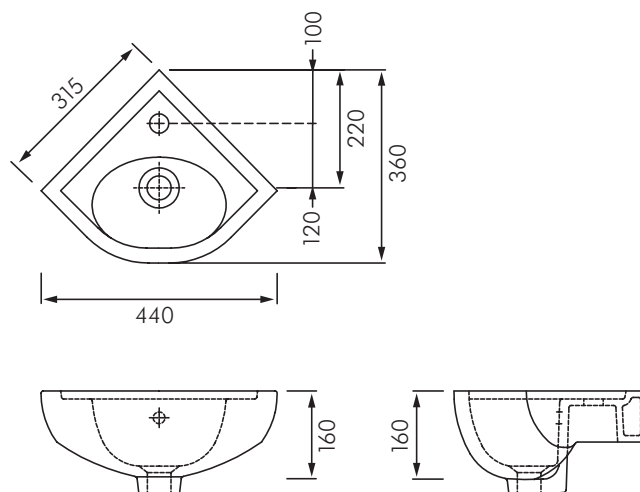

### DESCRIPTION

The Compact basin range have slender dimensions and are perfectly suited to smaller bathrooms. The Compact Corner basin is ideal for small bathrooms to maximise the floor area.

Compact is available in semi recessed basin, wall hung 450 basin, wall hung 500 basin, integrated trap basin, slim basin and corner basin (as shown) formats.

**Colour:** Alpine white only.

**Tap holes:** 1 tap hole.

**Waste outlet:** For 32mm overflow waste (not included). Refer separate literature for waste and trap options.

**Basin size:** 360x315mm.

**Overflow:** With overflow only.

**Fixing:** FS31SL wall fixing kit included.

**Dimensions:** All dimensions in mm. Tolerance  $\pm 5\%$  for below 200mm and  $\pm 3\%$  above 200mm.