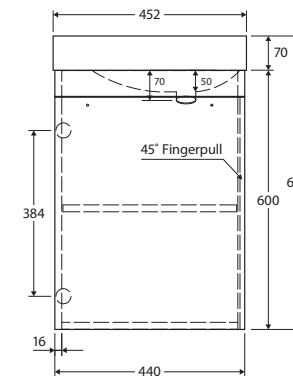

Denzel Edge 450 WALL-HUNG VANITY

Features

- Reversible, gloss white vitreous china basin-top (no overflow)
- 1 tap hole
- Reversible, soft-close door, for left-hand or right-hand opening
- Bevelled edge pull-channel (long edge of door)
- Matching exterior and interior finish
- 16 mm thick backing board
- Includes cabinet and basin-top

While we aim to ensure specifications are correct at the time of publication, Fienza reserves the right to make modifications without prior notice. Physical colour may vary from image shown. All measurements are shown in millimetres. Always use physical product measurements for mark-ups and roughing-in as the technical drawing may differ from actual product received. Tapware not included.