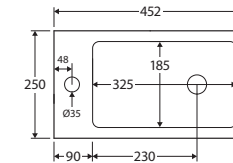

Denzel Edge 450 WALL-HUNG VANITY

Features

- Reversible, gloss white vitreous china basin-top (no overflow)
- 1 tap hole
- Reversible, soft-close door, for left-hand or right-hand opening
- Bevelled edge pull-channel (long edge of door)
- Matching exterior and interior finish
- 16 mm thick backing board
- Includes cabinet and basin-top

While we aim to ensure specifications are correct at the time of publication, Fienza reserves the right to make modifications without prior notice. Physical colour may vary from image shown. All measurements are shown in millimetres. Always use physical product measurements for mark-ups and roughing-in as the technical drawing may differ from actual product received. Tapware not included.