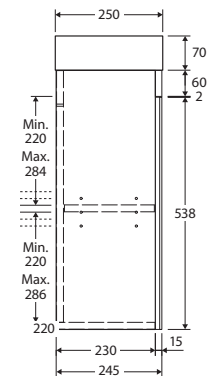

Denzel Edge 450 WALL-HUNG VANITY

Features

- Reversible, gloss white vitreous china basin-top (no overflow)
- 1 tap hole
- Reversible, soft-close door, for left-hand or right-hand opening
- Bevelled edge pull-channel (long edge of door)
- Matching exterior and interior finish
- 16 mm thick backing board
- Includes cabinet and basin-top

While we aim to ensure specifications are correct at the time of publication, Fienza reserves the right to make modifications without prior notice. Physical colour may vary from image shown. All measurements are shown in millimetres. Always use physical product measurements for mark-ups and roughing-in as the technical drawing may differ from actual product received. Tapware not included.