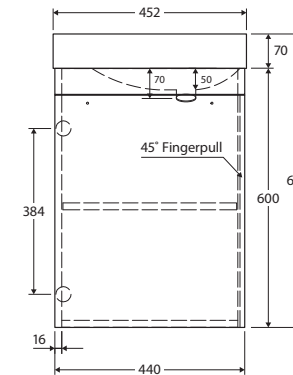

### Features

- Reversible, gloss white vitreous china basin-top (no overflow)
- 1 tap hole
- Reversible, soft-close door, for left-hand or right-hand opening
- Bevelled edge pull-channel (long edge of door)
- Matching exterior and interior finish
- 16 mm thick backing board
- Includes cabinet and basin-top

We aim to ensure that specifications are correct at the time of publication. All measurements are shown in millimetres. For MDF cabinetry, please allow +/- 5 mm tolerance per 1000 mm for manufacturing variance in straightness. Always use measurements of actual product received for final specification as the technical drawing may contain differences. Due to printing limitations, physical colour may vary from the image shown. Fienza reserves the right to make modifications without prior notice.