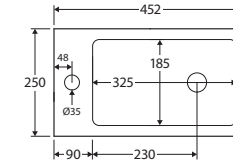

### Features

- Reversible, gloss white vitreous china basin-top (no overflow)
- 1 tap hole
- Reversible, soft-close door, for left-hand or right-hand opening
- Bevelled edge pull-channel (long edge of door)
- Matching exterior and interior finish
- 16 mm thick backing board
- Includes cabinet and basin-top