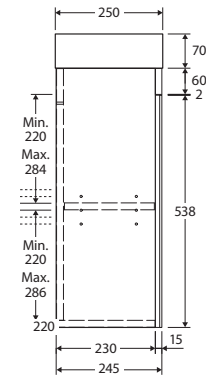

### Features

- Reversible, gloss white vitreous china basin-top (no overflow)
- 1 tap hole
- Reversible, soft-close door, for left-hand or right-hand opening
- Bevelled edge pull-channel (long edge of door)
- Matching exterior and interior finish
- 16 mm thick backing board
- Includes cabinet and basin-top

We aim to ensure that specifications are correct at the time of publication. All measurements are shown in millimetres. For MDF cabinetry, please allow +/- 5 mm tolerance per 1000 mm for manufacturing variance in straightness. Always use measurements of actual product received for final specification as the technical drawing may contain differences. Due to printing limitations, physical colour may vary from the image shown. Fienza reserves the right to make modifications without prior notice.