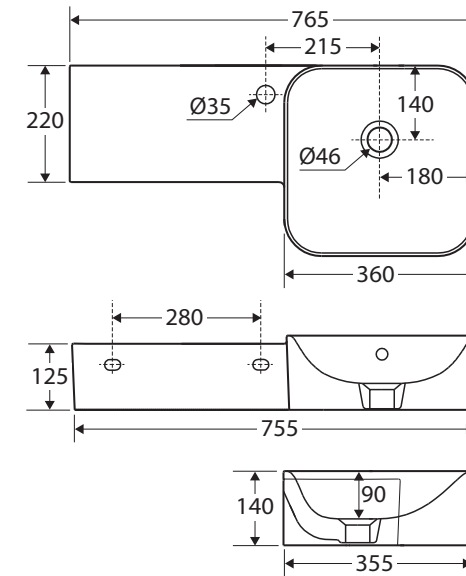

RAK Petit Square WALL BASIN, LEFT LEDGE

RAK
CERAMICS

Features

- Alpine white finish
- Vitreous china
- Long integrated shelf
- No tap hole or 1 tap hole, with overflow
- Requires 32 mm overflow waste (not included)
- Chrome overflow ring available separately: [OVERFLOW](#)
- Weight: 17.8 kg
- Made in UAE

Available in

No Tap Hole
With Overflow
37700AWHA

1 Tap Hole
With Overflow
37701AWHA

Cleaning & Care

- Wipe with a clean, soft cloth and mild soapy water or non-abrasive bathroom cleaner. Test in an inconspicuous area before cleaning the whole basin.
- Avoid placing hot objects, such as hair straighteners, on any surface as these will cause discolouration and marking.
- Spills of hair dye, after-shave lotion, nail polish and remover, aerosol spray and other harsh chemicals should be removed immediately to prevent damage and discolouration. Clean immediately with mild soapy water using a clean, soft cloth.

We aim to ensure that specifications are correct at the time of publication. All measurements are shown in millimetres. For ceramic products, please allow +/- 10 mm tolerance for manufacturing variance. Always use measurements of actual product received for final specification as the technical drawing may contain differences. Due to printing limitations, physical colour may vary from the image shown. Fienza reserves the right to make modifications without prior notice.