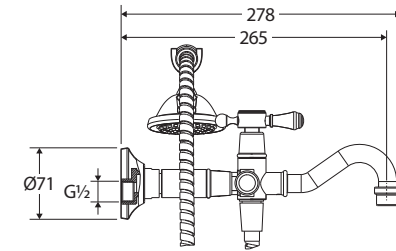

#### Rail:

- Separate hot and cold water inlets
- ¼ turn ceramic disc lever handles
- Made from solid brass
- 1.5 metre stainless steel hose (PVC on matte black model)

#### LILLIAN Hand Shower (MSH003):

- Single water flow setting
- Made from solid brass
- Female ½" BSP inlet

Modern  
Vintage  
COLLECTION

**Please note:** This product may have a visible Fienza or Watermark logo.

While we aim to ensure specifications are correct at the time of publication, Fienza reserves the right to make modifications without prior notice. Physical colour may vary from image shown. All measurements are shown in millimetres. Always use physical product measurements for mark-ups and roughing-in as the technical drawing may differ from actual product received.