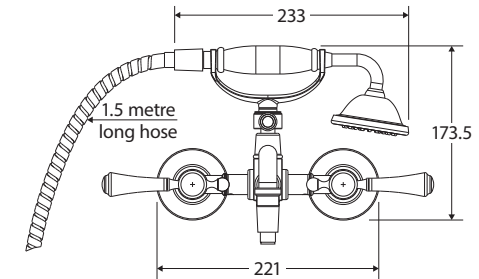

Available in

Chrome
339105CC

Electroplated
Matte Black
339105BL

PVD
Brushed Nickel
339105NN

PVD
Urban Brass
339105UU

Cleaning & Care

- Regularly clean with mild soapy water using a microfibre cloth.
- In highly polluted or coastal locations, we recommend cleaning 2-3 times per week.
- Do not use harsh detergents, bleach, cream cleaners or citrus based cleaners. These substances are abrasive and will damage the surface.
- Do not use undue pressure and wipe in one direction only.

Please note: This product may have a visible Fienza or Watermark logo.

While we aim to ensure specifications are correct at the time of publication, Fienza reserves the right to make modifications without prior notice. Physical colour may vary from image shown. All measurements are shown in millimetres. Always use physical product measurements for mark-ups and roughing-in as the technical drawing may differ from actual product received.