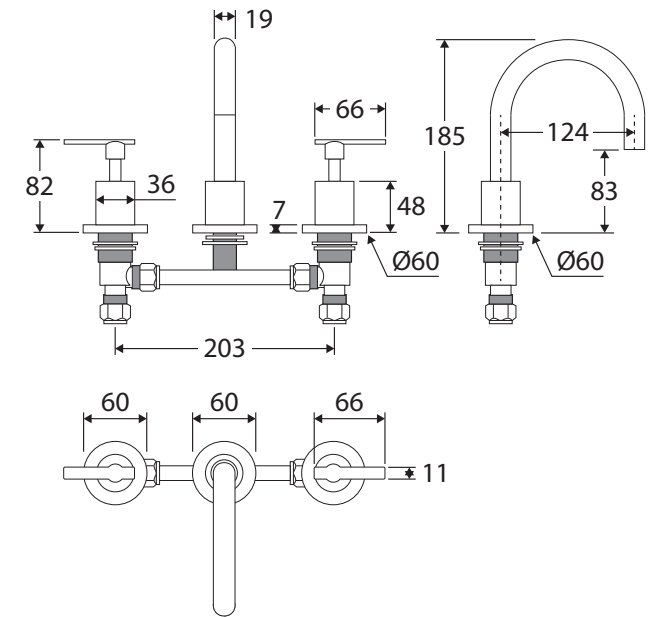

# Michelle Lever BASIN SET

## Features

WELS 5 Star rated, 5.5L/min

- Made from solid brass
- Three-piece basin set
- Swivel function
- 1/4 turn ceramic discs

**Please note:** This product may have a visible Fienza or Watermark logo.

We aim to ensure that specifications are correct at the time of publication. All measurements are shown in millimetres. Always use measurements of actual product received for final specification as the technical drawing may contain differences. Due to printing limitations, physical colour may vary from the image shown. Fienza reserves the right to make modifications without prior notice.