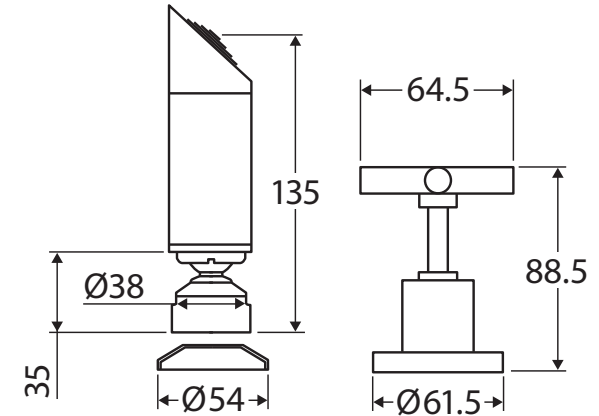

Michelle

SHOWER SET

Features

- Made from solid brass
- Jumper valves
- Three-piece shower set
- Fixed position
- **WELS 3 Star rated, 8L/min**

Please note: This product may have a visible Fienza or Watermark logo.

We aim to ensure that specifications are correct at the time of publication. All measurements are shown in millimetres. Always use measurements of actual product received for final specification as the technical drawing may contain differences. Due to printing limitations, physical colour may vary from the image shown. Fienza reserves the right to make modifications without prior notice.